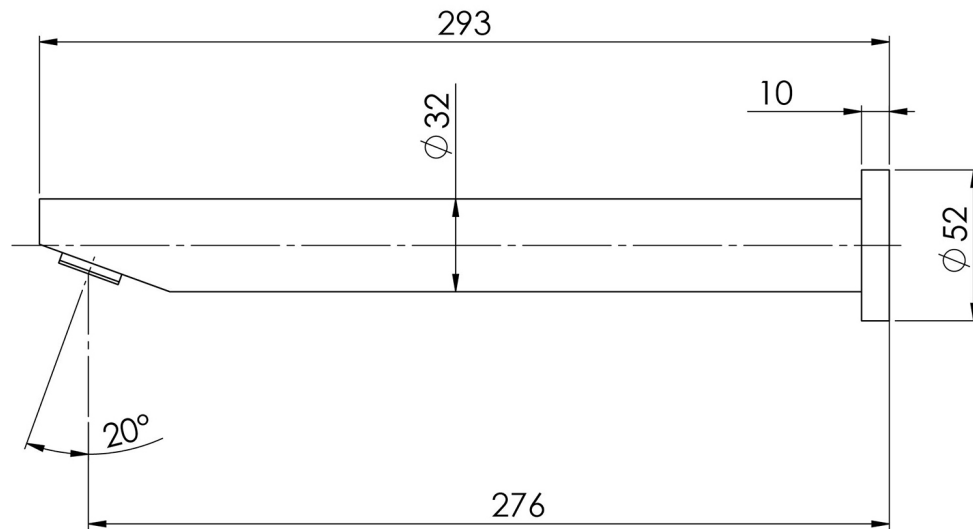

VIVID

VIVID WALL BATH OUTLET 32 X 300MM ANGLED

SPECIFICATIONS

AVAILABLE IN

V817 CHR
Chrome

V817 BN
Brushed Nickel

V817 GM
Gun Metal

V817-31
Brushed Carbon