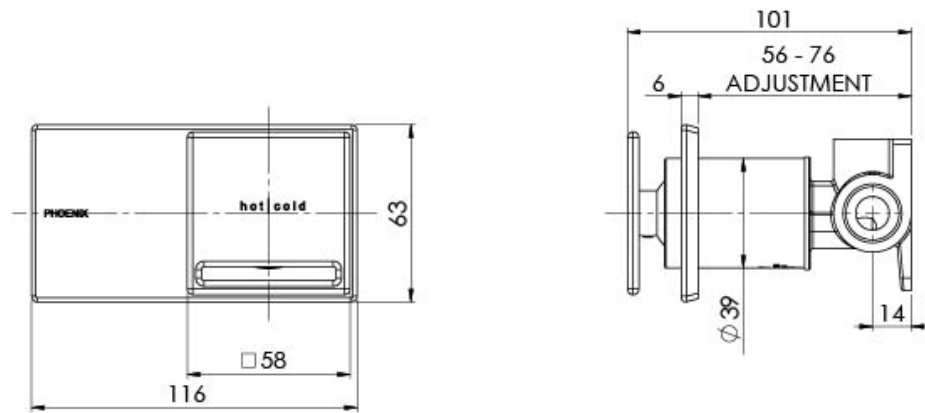

ZIMI

ZIMI SHOWER / WALL MIXER (HANDLES SOLD SEPARATELY)

SPECIFICATIONS

HANDLES SOLD SEPARATELY

AVAILABLE IN

116-7803-00
Chrome

116-7803-40
Brushed Nickel

116-7803-10
Matte Black

Please visit <https://www.phoenixtapware.com.au/warranty> to view the full warranty

While we aim to ensure the specifications shown are correct at time of printing, Phoenix Tapware reserves the right to make modifications without prior notice. Always use the physical product measurements for mark-ups and roughing-in as the line drawing shown may differ from the actual product over time. All measurements are shown in millimetres. Colours may vary from image shown.