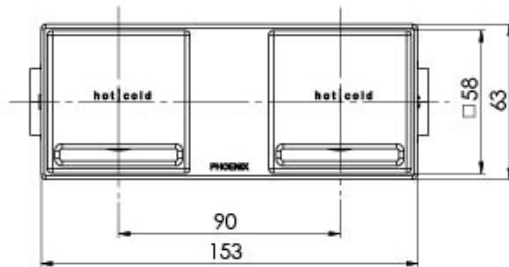

ZIMI

ZIMI TWIN SHOWER / WALL MIXER (HANDLES SOLD SEPARATELY)

SPECIFICATIONS

HANDLES SOLD SEPARATELY

AVAILABLE IN

116-7923-00
Chrome

116-7923-40
Brushed Nickel

116-7923-10
Matte Black

Please visit <https://www.phoenixtapware.com.au/warranty> to view the full warranty

While we aim to ensure the specifications shown are correct at time of printing, Phoenix Tapware reserves the right to make modifications without prior notice. Always use the physical product measurements for mark-ups and roughing-in as the line drawing shown may differ from the actual product over time. All measurements are shown in millimetres. Colours may vary from image shown.