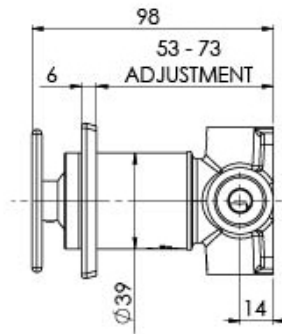

ZIMI

ZIMI TWIN SHOWER / WALL MIXER (HANDLES SOLD SEPARATELY)

SPECIFICATIONS

HANDLES SOLD SEPARATELY

AVAILABLE IN

116-7923-00
Chrome

116-7923-40
Brushed Nickel

116-7923-10
Matte Black

Please visit <https://www.phoenixtapware.com.au/warranty> to view the full warranty

While we aim to ensure the specifications shown are correct at time of printing, Phoenix Tapware reserves the right to make modifications without prior notice. Always use the physical product measurements for mark-ups and roughing-in as the line drawing shown may differ from the actual product over time. All measurements are shown in millimetres. Colours may vary from image shown.