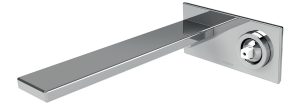

ZIMI

ZIMI WALL BASIN / BATH MIXER SET 200MM (HANDLES SOLD SEPARATELY)

SPECIFICATIONS

HANDLES SOLD SEPARATELY

AVAILABLE IN

116-7813-00
Chrome

116-7813-40
Brushed Nickel

116-7813-10
Matte Black