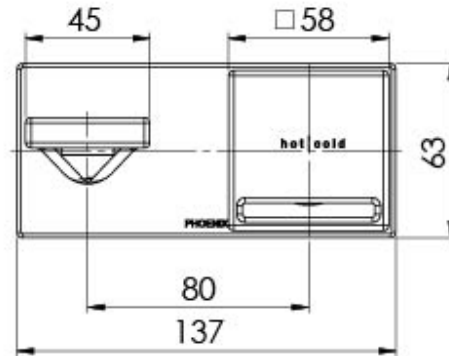

ZIMI

ZIMI WALL BASIN / BATH MIXER SET 200MM (HANDLES SOLD SEPARATELY)

SPECIFICATIONS

HANDLES SOLD SEPARATELY

AVAILABLE IN

116-7813-00
Chrome

116-7813-40
Brushed Nickel

116-7813-10
Matte Black

Please visit <https://www.phoenixtapware.com.au/warranty> to view the full warranty

While we aim to ensure the specifications shown are correct at time of printing, Phoenix Tapware reserves the right to make modifications without prior notice. Always use the physical product measurements for mark-ups and roughing-in as the line drawing shown may differ from the actual product over time. All measurements are shown in millimetres. Colours may vary from image shown.