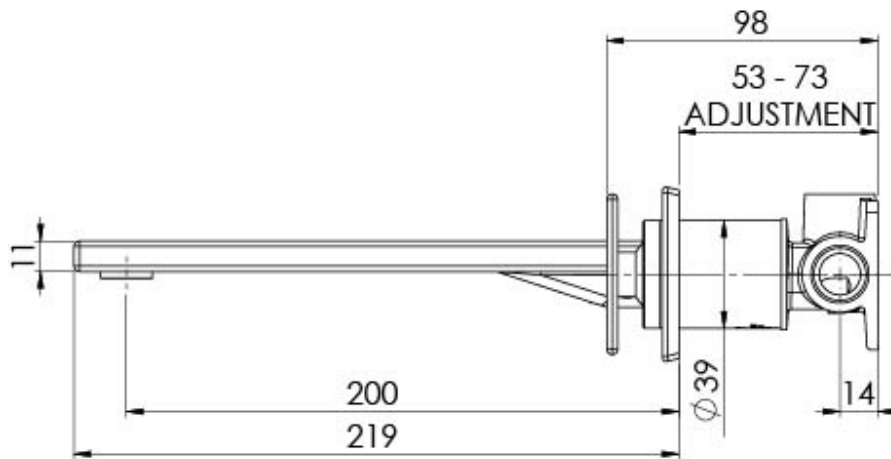

Please visit <https://www.phoenixtapware.com.au/warranty> to view the full warranty

While we aim to ensure the specifications shown are correct at time of printing, Phoenix Tapware reserves the right to make modifications without prior notice. Always use the physical product measurements for mark-ups and roughing-in as the line drawing shown may differ from the actual product over time. All measurements are shown in millimetres. Colours may vary from image shown.