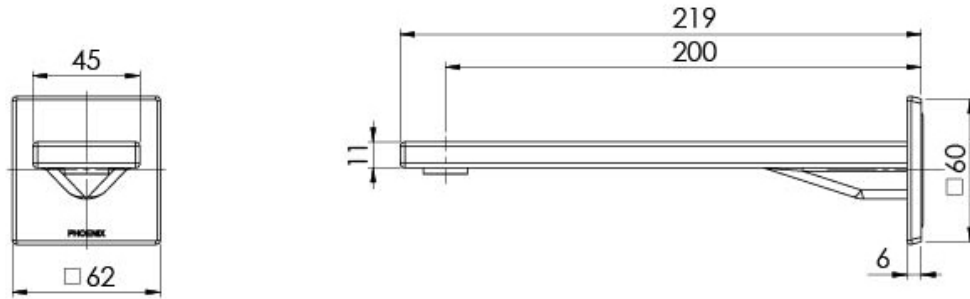

ZIMI

ZIMI WALL BATH OUTLET 200MM

SPECIFICATIONS

AVAILABLE IN

116-7620-00
Chrome

116-7620-40
Brushed Nickel

116-7620-10
Matte Black

INFORMATION

Please visit <https://www.phoenixtapware.com.au/warranty> to view the full warranty

While we aim to ensure the specifications shown are correct at time of printing, Phoenix Tapware reserves the right to make modifications without prior notice. Always use the physical product measurements for mark-ups and roughing-in as the line drawing shown may differ from the actual product over time. All measurements are shown in millimetres. Colours may vary from image shown.